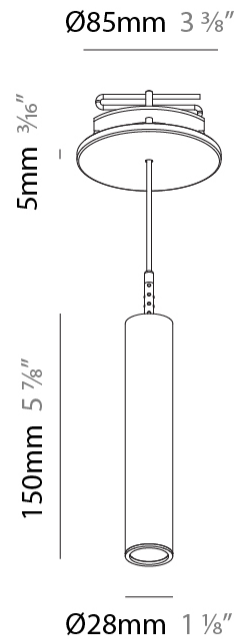

ELECTRICAL

Lamp Type: LED (Zhaga Standard)
Input Wattage (W): 6.6
Total Output Wattage (W): 6
Dimming: Tri-Mode (Non-Dimming and Phase Dimming (120Vac only) and 0-10V Dimming)
Driver Included: Yes
Driver Location: External
Driver Type: Constant Current - Universal
Driver Class: Class 2
Housing: ENCP3 w/Quick Connect
Input Voltage (V): 120 - 277
Constant Current (MA): 500

LED

Number of LEDs: 1
Color Temperature (°K): 2700 / 3000 / 4000
Max. Delivered Lumen (lm): 330 / 360 / 380
CRI: >90 CRI
Lamp Life (hrs): 50000
Upon Request: ***3500K available in minimum quantities (larger quantities upon request)

OPTICAL

Optic°: 24 / 32 / 58

RATINGS AND CERTIFICATIONS

Certified By: Certified for North American Standards

© 2024, T 1800-388-3382, F 416-247-9319, www.zaneen.com

Available for International specifications by adding 'INT' at the end of the existing Model #. For assistance on 'custom' specifications, contact zteam@zaneen.com. In a constant effort to supply the best product, we reserve the right to change specifications or materials without notice. The most recent specification sheets are found at zaneen.com